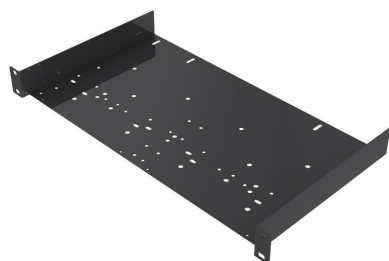

Universal Shelf; 1U

UPC 716408537580

MODEL GRW-SHELF1UNI

COLOR	Black
WEIGHT	2 lbs
HINGES	-
WHEELS	-
ATA RATED	-
LOCKABLE	No
HANDLES	-
LATCHES	-
WATER RESISTANCE	-

Interior Dimensions

Length
9.37"
Width
17.28"

FEATURES

- Universal Hole Pattern for Mounting Smaller Rack Components
- Cold Rolled 16 Gauge Steel Construction
- Black Powder Coated Finish

Height
1.66"

**Exterior
Dimensions**

Exterior
Length 10"

Exterior
Width 19"

Exterior
Height
1.72"

**Shipping
Dimensions**

Exterior
Length: -

Exterior
Width: -

Exterior
Height: -

Weight: -